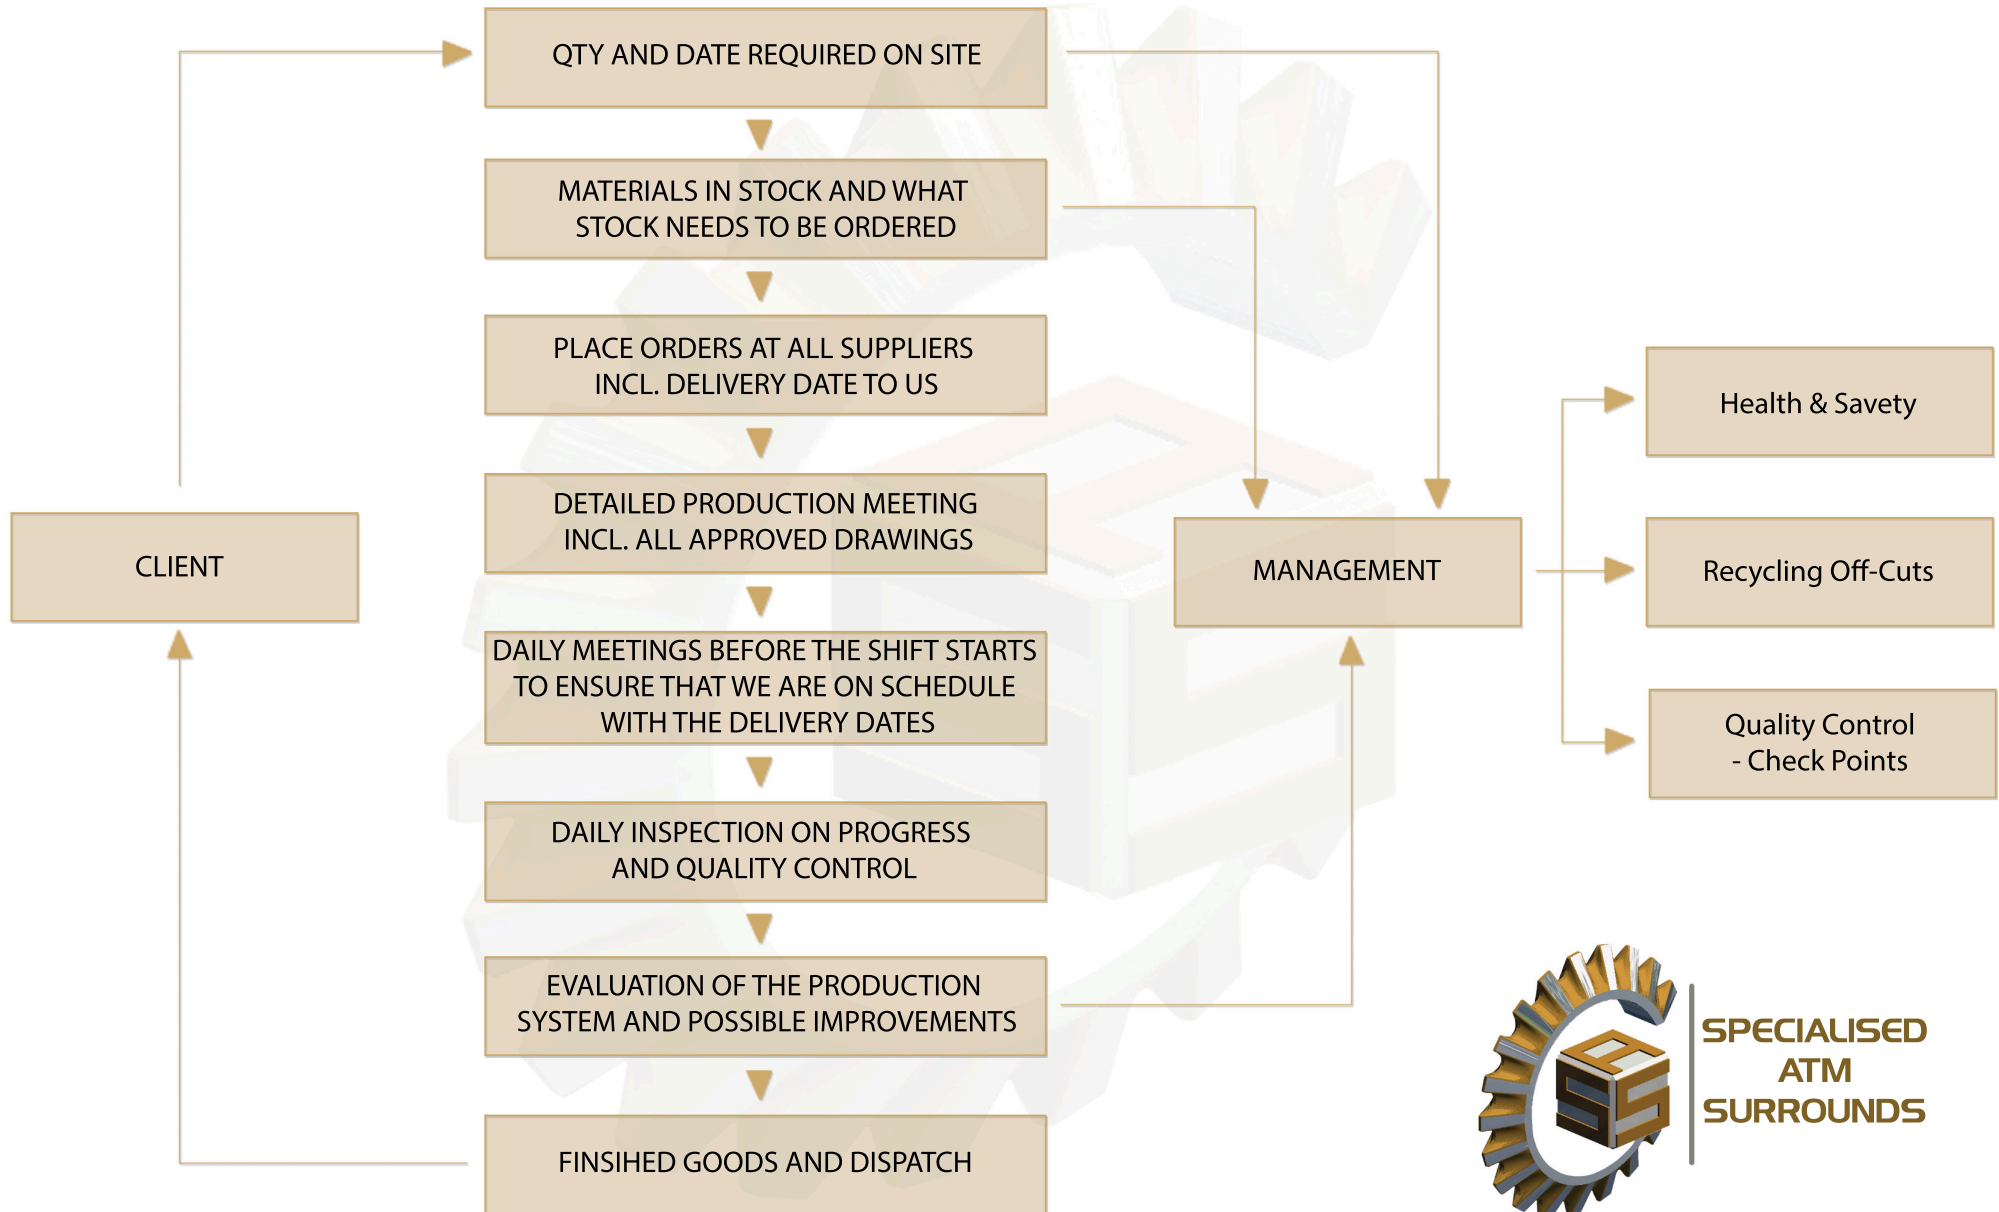

**SPECIALISED ATM SURROUNDS (PTY) LTD -  
METHODOLOGY PLANS TO UNDERTAKE WORK**

**SPECIALISED  
ATM  
SURROUNDS**